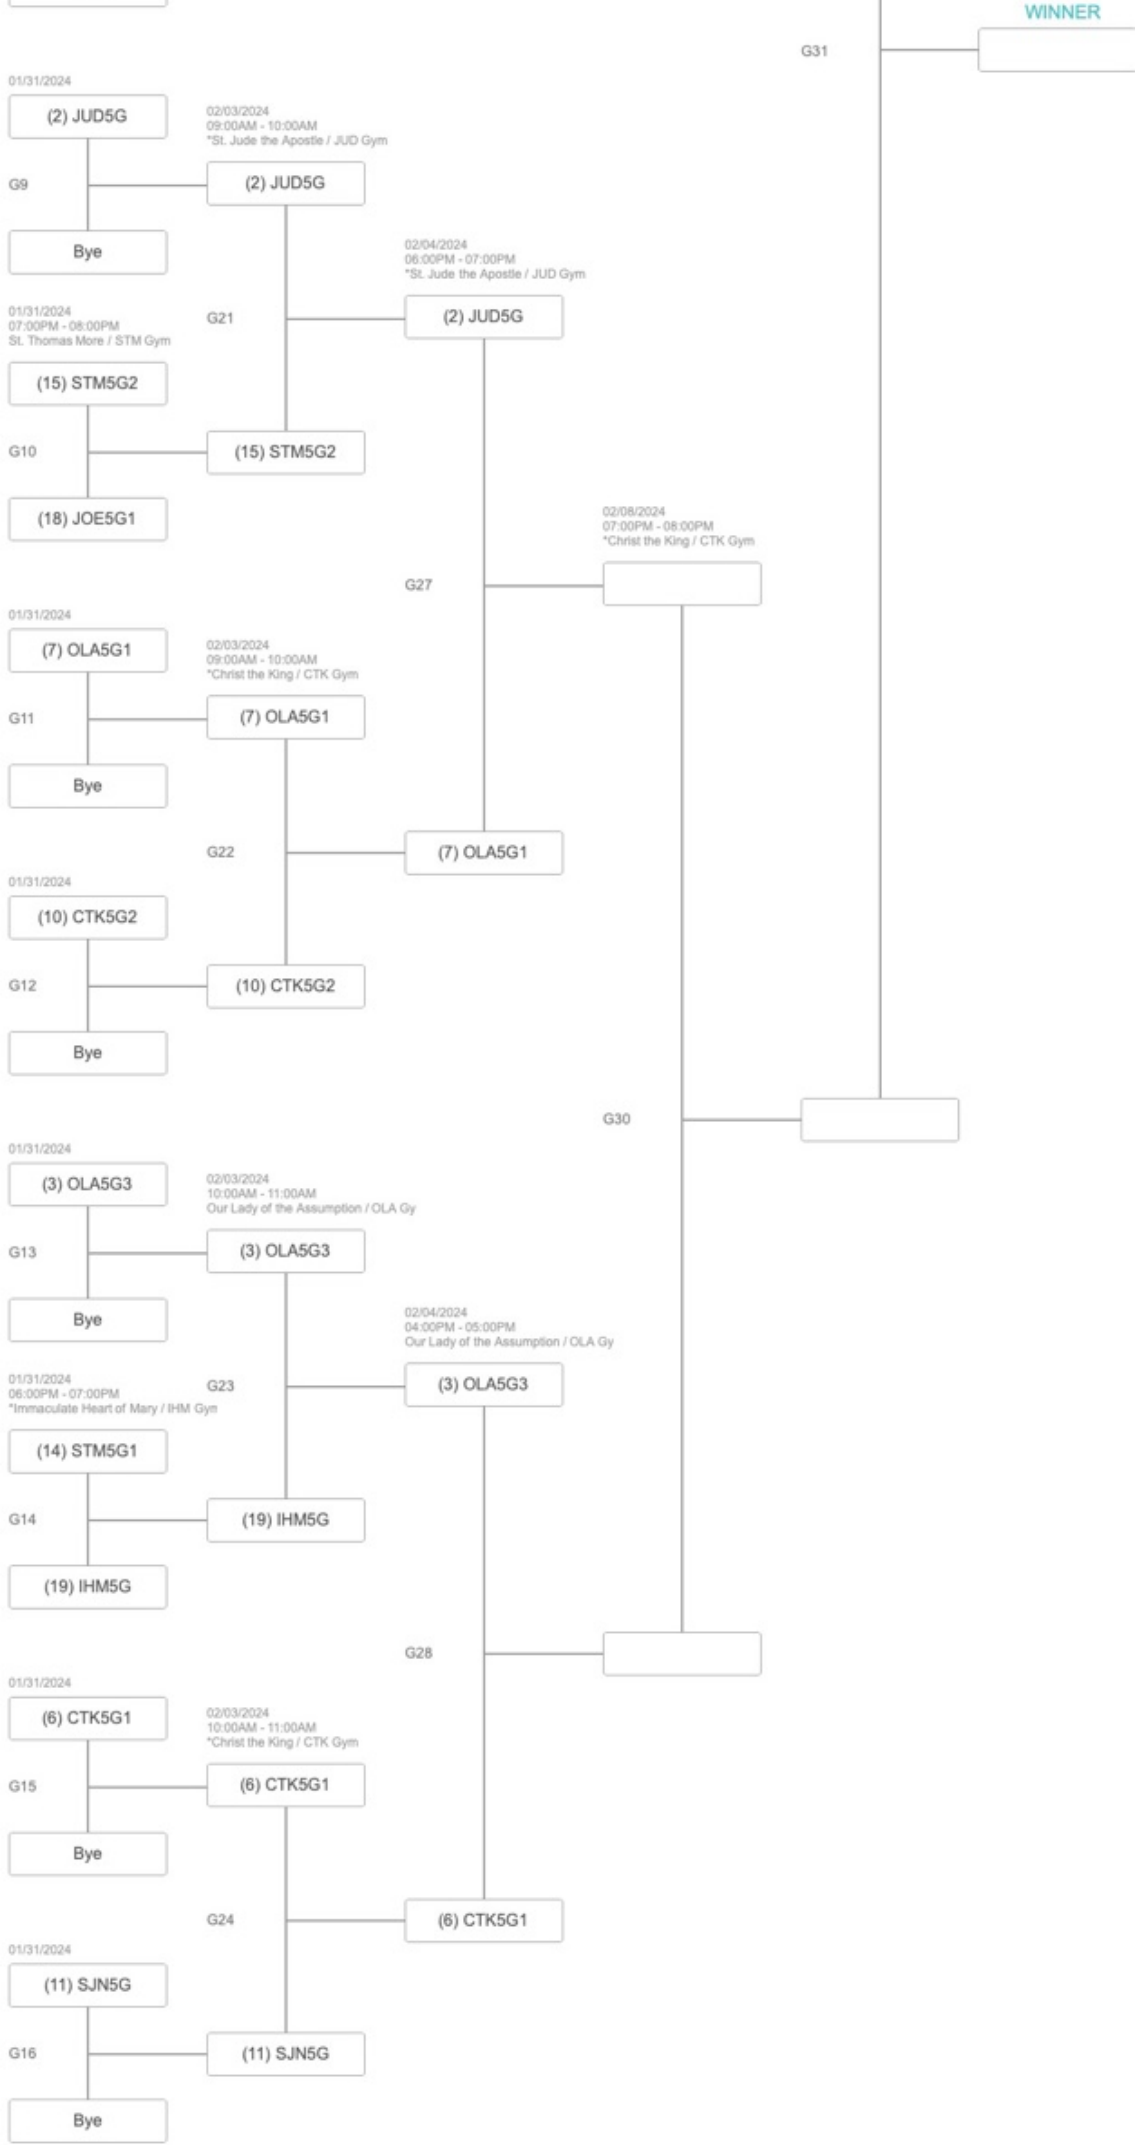

Single Elimination Bracket

WINNER

Order	Round	Home Team	Away Team	Date	Start Time	End Time	Location	Field
1	1	OLA5G2	Bye					
2	1	SCS5G	PIN5G	02/01/2024 [Thu]	06:30 PM	07:30 PM	St Joseph Catholic Church	JOE Gym
3	1	JOE5G2	Bye					
4	1	HSP5G	Bye					
5	1	SPC5G2	Bye					
6	1	BRG5G	Bye					
7	1	SJBA5G	Bye					
8	1	SPC5G1	Bye					
9	1	JUD5G	Bye					
10	1	STM5G2	JOE5G1	01/31/2024 [Wed]	07:00 PM	08:00 PM	St. Thomas More	STM Gym
11	1	OLA5G1	Bye					
12	1	CTK5G2	Bye					
13	1	OLA5G3	Bye					
14	1	STM5G1	IHM5G	01/31/2024 [Wed]	06:00 PM	07:00 PM	*Immaculate Heart of Mary	IHM Gym
15	1	CTK5G1	Bye					
16	1	SJN5G	Bye					
17	2	OLA5G2	SCS5G	02/03/2024 [Sat]	09:00 AM	10:00 AM	Our Lady of the Assumption	OLA Gym
18	2	JOE5G2	HSP5G	02/03/2024 [Sat]	01:00 PM	02:00 PM	St Joseph Catholic Church	JOE Gym
19	2	SPC5G2	BRG5G	02/03/2024 [Sat]	10:00 AM	11:00 AM	St. Peter Chanel/Queen of Angels	QA Gym
20	2	SJBA5G	SPC5G1	02/03/2024 [Sat]	09:00 AM	10:00 AM	St. Peter Chanel/Queen of Angels	QA Gym
21	2	JUD5G	STM5G2	02/03/2024 [Sat]	09:00 AM	10:00 AM	*St. Jude the Apostle	JUD Gym
22	2	OLA5G1	CTK5G2	02/03/2024 [Sat]	09:00 AM	10:00 AM	*Christ the King	CTK Gym
23	2	OLA5G3	IHM5G	02/03/2024 [Sat]	10:00 AM	11:00 AM	Our Lady of the Assumption	OLA Gym
24	2	CTK5G1	SJN5G	02/03/2024 [Sat]	10:00 AM	11:00 AM	*Christ the King	CTK Gym
25	3	OLA5G2	JOE5G2	02/04/2024 [Sun]	03:00 PM	04:00 PM	Our Lady of the Assumption	OLA Gym
26	3	SPC5G2	SPC5G1	02/04/2024 [Sun]	03:00 PM	04:00 PM	St. Peter Chanel/Queen of Angels	QA Gym
27	3	JUD5G	OLA5G1	02/04/2024 [Sun]	06:00 PM	07:00 PM	*St. Jude the Apostle	JUD Gym
28	3	OLA5G3	CTK5G1	02/04/2024 [Sun]	04:00 PM	05:00 PM	Our Lady of the Assumption	OLA Gym
29	4	G25 Win	G26 Win	02/08/2024 [Thu]	07:00 PM	08:00 PM	Our Lady of the Assumption	OLA Gym
30	4	G27 Win	G28 Win	02/08/2024 [Thu]	07:00 PM	08:00 PM	*Christ the King	CTK Gym
31	5	G29 Win	G30 Win	02/10/2024 [Sat]	10:15 AM	11:30 AM	*Christ the King	CTK Gym