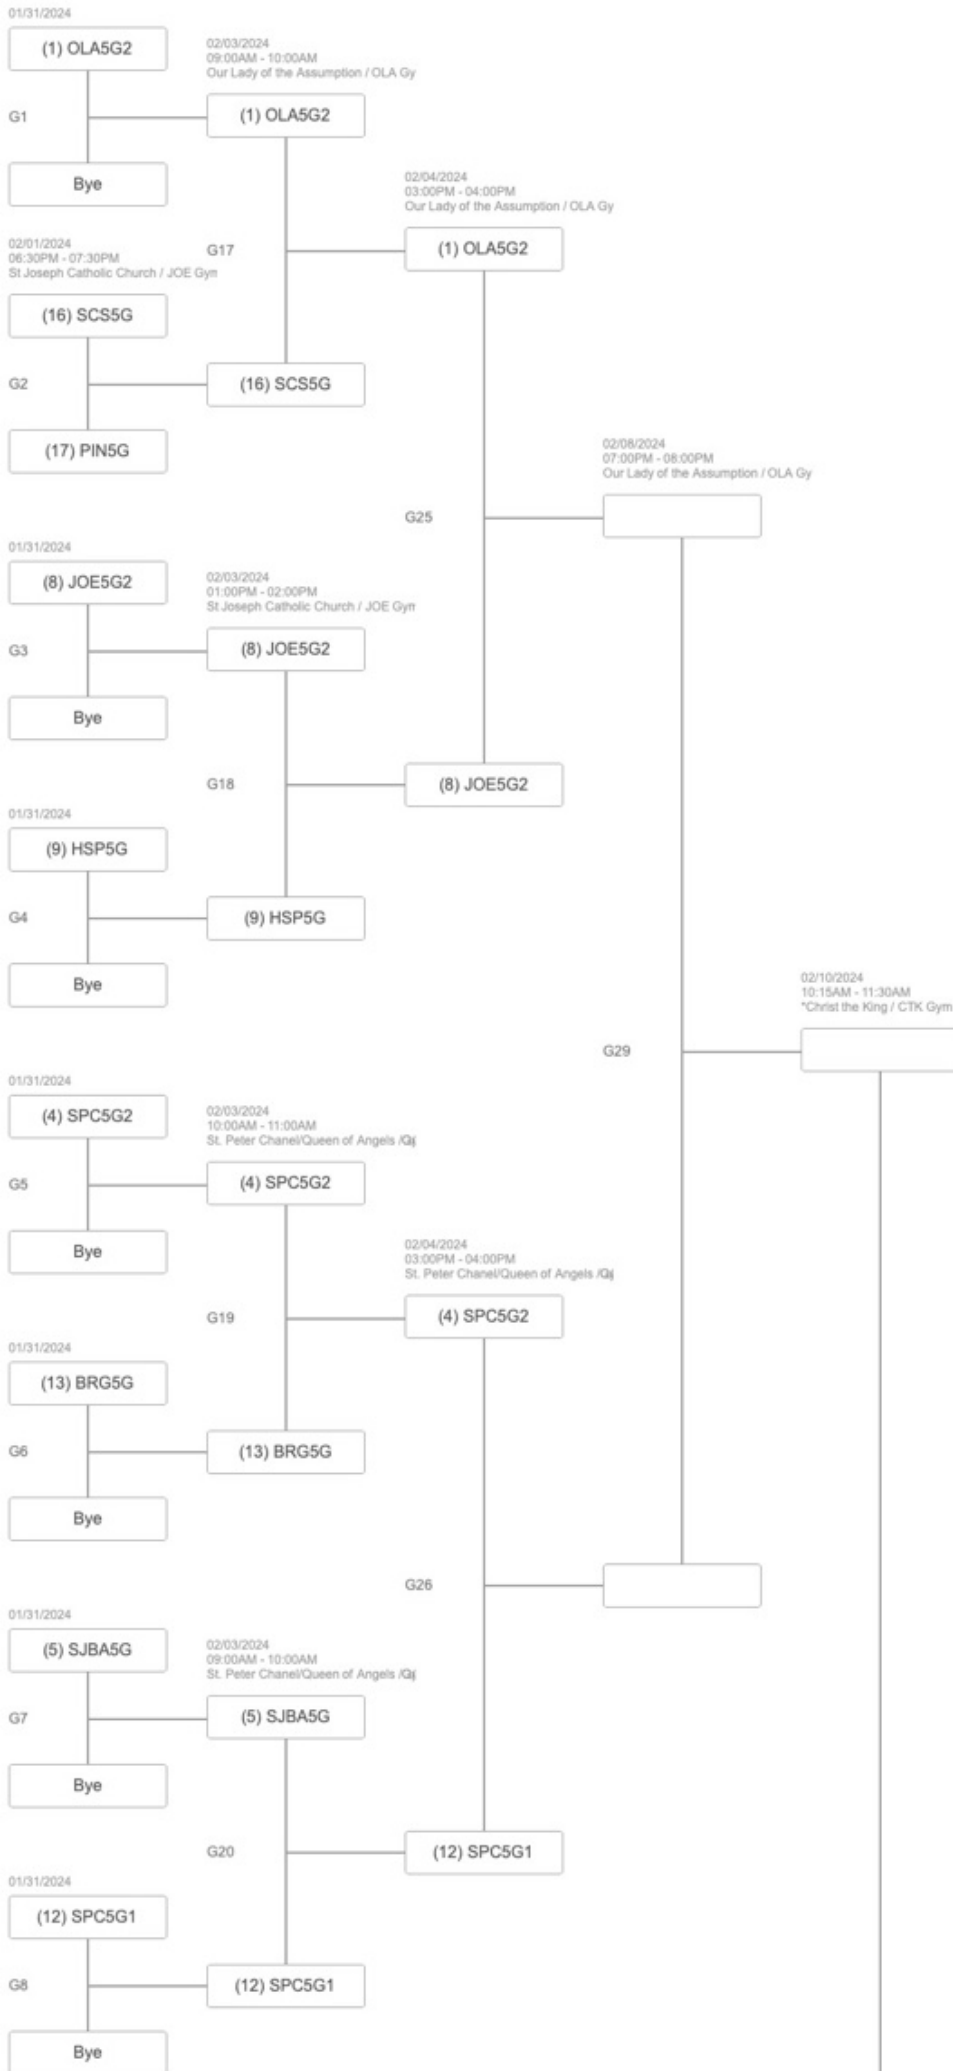

Single Elimination Bracket

WINNER

Order	Round	Home Team	Away Team	Date	Start Time	End Time	Location	Field
1	1	OLA5G2	Bye					
2	1	SCS5G	PIN5G	02/01/2024 [Thu]	06:30 PM	07:30 PM	St Joseph Catholic Church	JOE Gym
3	1	JOE5G2	Bye					
4	1	HSP5G	Bye					
5	1	SPC5G2	Bye					
6	1	BRG5G	Bye					
7	1	SJBA5G	Bye					
8	1	SPC5G1	Bye					
9	1	JUD5G	Bye					
10	1	STM5G2	JOE5G1	01/31/2024 [Wed]	07:00 PM	08:00 PM	St. Thomas More	STM Gym
11	1	OLA5G1	Bye					
12	1	CTK5G2	Bye					
13	1	OLA5G3	Bye					
14	1	STM5G1	IHM5G	01/31/2024 [Wed]	06:00 PM	07:00 PM	*Immaculate Heart of Mary	IHM Gym
15	1	CTK5G1	Bye					
16	1	SJN5G	Bye					
17	2	OLA5G2	SCS5G	02/03/2024 [Sat]	09:00 AM	10:00 AM	Our Lady of the Assumption	OLA Gym
18	2	JOE5G2	HSP5G	02/03/2024 [Sat]	01:00 PM	02:00 PM	St Joseph Catholic Church	JOE Gym
19	2	SPC5G2	BRG5G	02/03/2024 [Sat]	10:00 AM	11:00 AM	St. Peter Chanel/Queen of Angels	QA Gym
20	2	SJBA5G	SPC5G1	02/03/2024 [Sat]	09:00 AM	10:00 AM	St. Peter Chanel/Queen of Angels	QA Gym
21	2	JUD5G	STM5G2	02/03/2024 [Sat]	09:00 AM	10:00 AM	*St. Jude the Apostle	JUD Gym
22	2	OLA5G1	CTK5G2	02/03/2024 [Sat]	09:00 AM	10:00 AM	*Christ the King	CTK Gym
23	2	OLA5G3	IHM5G	02/03/2024 [Sat]	10:00 AM	11:00 AM	Our Lady of the Assumption	OLA Gym
24	2	CTK5G1	SJN5G	02/03/2024 [Sat]	10:00 AM	11:00 AM	*Christ the King	CTK Gym
25	3	OLA5G2	JOE5G2	02/04/2024 [Sun]	03:00 PM	04:00 PM	Our Lady of the Assumption	OLA Gym
26	3	SPC5G2	SPC5G1	02/04/2024 [Sun]	03:00 PM	04:00 PM	St. Peter Chanel/Queen of Angels	QA Gym
27	3	JUD5G	OLA5G1	02/04/2024 [Sun]	06:00 PM	07:00 PM	*St. Jude the Apostle	JUD Gym
28	3	OLA5G3	CTK5G1	02/04/2024 [Sun]	04:00 PM	05:00 PM	Our Lady of the Assumption	OLA Gym
29	4	G25 Win	G26 Win	02/08/2024 [Thu]	07:00 PM	08:00 PM	Our Lady of the Assumption	OLA Gym
30	4	G27 Win	G28 Win	02/08/2024 [Thu]	07:00 PM	08:00 PM	*Christ the King	CTK Gym
31	5	G29 Win	G30 Win	02/10/2024 [Sat]	10:15 AM	11:30 AM	*Christ the King	CTK Gym